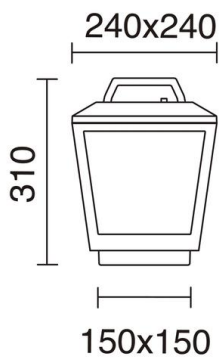

BLED 911B-L0108L-01

Portable Lamp BLED IP54 LED SMD 9W 3000K White