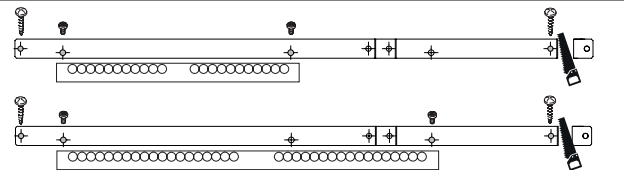

2A

GW 40 604 - GW 40 605 - GW 40 608
GW 40 884 - GW 40 885 - GW 40 888

GW 40 606 - GW 40 609 - GW 40 610 - GW 40 611
GW 60 886 - GW 40 889 - GW 40 890 - GW 40 891

2B

GW 40 604BS - GW 40 605BS - GW 40 608BS
GW 40 884BS - GW 40 885BS - GW 40 888BS

GW 40 413

GW 40 606BD/BS - GW 40 609BD/BS - GW 40 610BD/BT
GW 40 611BD/BQ - GW 40 886BD/BS - GW 40 889BD/BS
GW 40 890BD/BT - GW 40 891BD/BQ

12DIN

18DIN

Ai sensi delle Decisioni e delle Direttive Europee applicabili, si informa che il responsabile dell'immissione del prodotto sul mercato Comunitario è:
 According to the applicable Decisions and European Directives, the responsible for placing the apparatus on the Community market is:
GEWISS S.p.A. Via A.Volta, 1 IT-24069 Cenate Sotto (BG) Italy Tel: +39 035 946 111 Fax: +39 035 946 270 E-mail: qualitymarks@gewiss.com