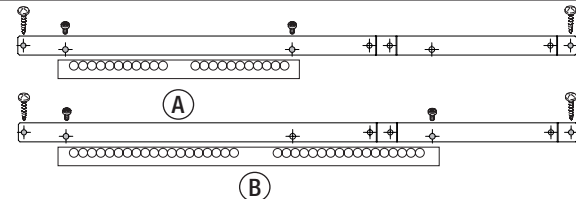

2A

GW 40 604 - GW 40 605 - GW 40 608
GW 40 884 - GW 40 885 - GW 40 888

GW 40 606 - GW 40 609 - GW 40 610 - GW 40 611
GW 60 886 - GW 40 889 - GW 40 890 - GW 40 891

2B

GW 40 604BS - GW 40 605BS - GW 40 608BS
GW 40 884BS - GW 40 885BS - GW 40 888BS

GW 40 413

GW 40 606BD/BS - GW 40 609BD/BS - GW 40 610BD/BT
GW 40 611BD/BQ - GW 40 886BD/BS - GW 40 889BD/BS
GW 40 890BD/BT - GW 40 891BD/BQ

12DIN

18DIN

Ai sensi delle Decisioni e delle Direttive Europee applicabili, si informa che il responsabile dell'immissione del prodotto sul mercato Comunitario è:
 According to the applicable Decisions and European Directives, the responsible for placing the apparatus on the Community market is:
GEWISS S.p.A. Via A.Volta, 1 IT-24069 Cenate Sotto (BG) Italy Tel: +39 035 946 111 Fax: +39 035 946 270 E-mail: qualitymarks@gewiss.com