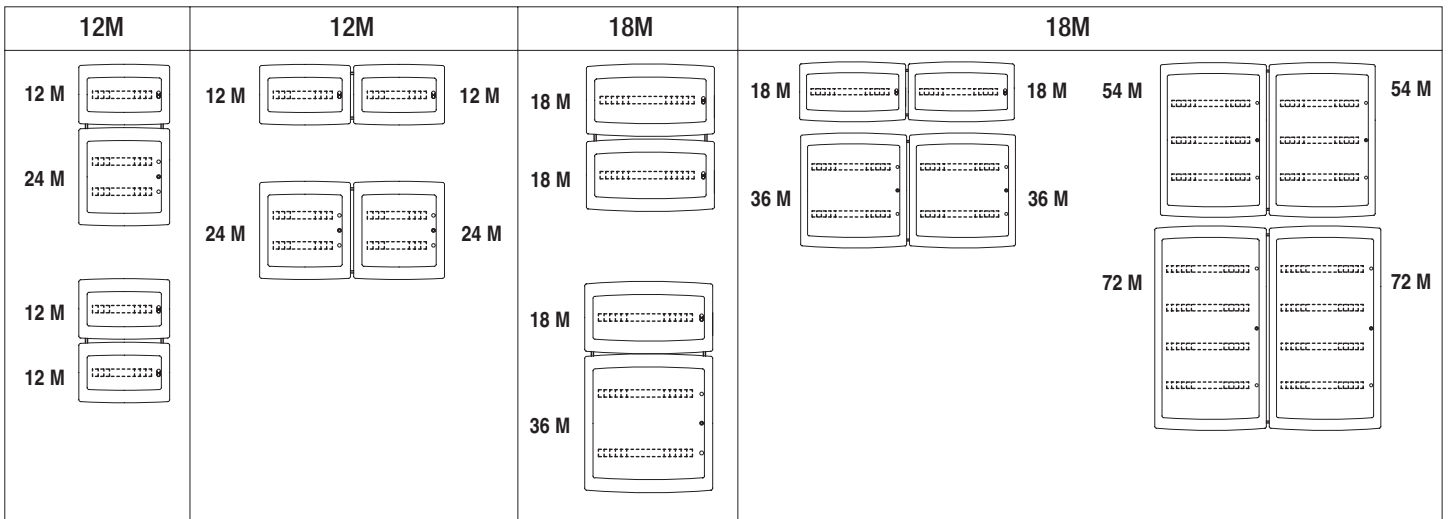

2A

GW 40 604 - GW 40 605 - GW 40 608
GW 40 884 - GW 40 885 - GW 40 888

GW 40 606 - GW 40 609 - GW 40 610 - GW 40 611
GW 60 886 - GW 40 889 - GW 40 890 - GW 40 891

2B

GW 40 604BS - GW 40 605BS - GW 40 608BS
GW 40 884BS - GW 40 885BS - GW 40 888BS

GW 40 413

GW 40 606BD/BS - GW 40 609BD/BS - GW 40 610BD/BT
GW 40 611BD/BQ - GW 40 886BD/BS - GW 40 889BD/BS
GW 40 890BD/BT - GW 40 891BD/BQ

12DIN

18DIN

Ai sensi delle Decisioni e delle Direttive Europee applicabili, si informa che il responsabile dell'immissione del prodotto sul mercato Comunitario è:
 According to the applicable Decisions and European Directives, the responsible for placing the apparatus on the Community market is:
GEWISS S.p.A. Via A.Volta, 1 IT-24069 Cenate Sotto (BG) Italy Tel: +39 035 946 111 Fax: +39 035 946 270 E-mail: qualitymarks@gewiss.com