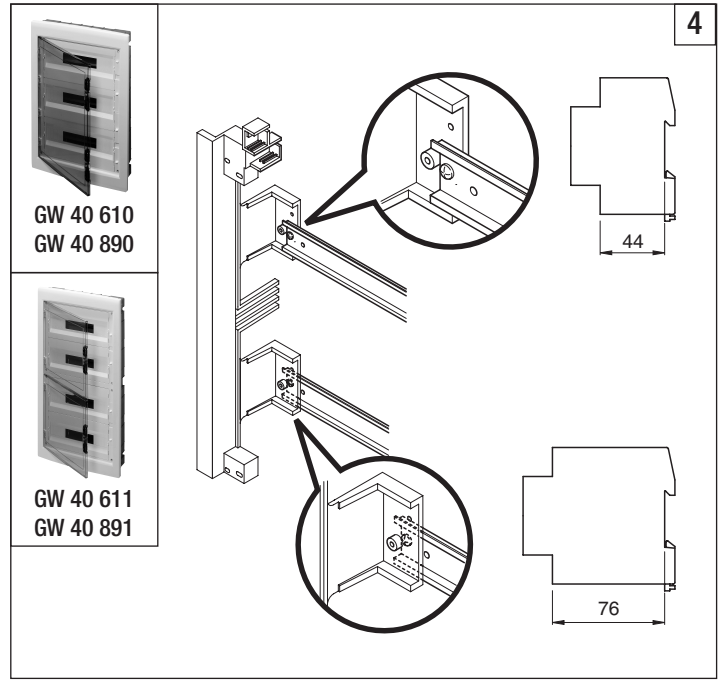

2A

GW 40 604 - GW 40 605 - GW 40 608
GW 40 884 - GW 40 885 - GW 40 888

GW 40 606 - GW 40 609 - GW 40 610 - GW 40 611
GW 60 886 - GW 40 889 - GW 40 890 - GW 40 891

2B

GW 40 604BS - GW 40 605BS - GW 40 608BS
GW 40 884BS - GW 40 885BS - GW 40 888BS

GW 40 413

GW 40 606BD/BS - GW 40 609BD/BS - GW 40 610BD/BT
GW 40 611BD/BQ - GW 40 886BD/BS - GW 40 889BD/BS
GW 40 890BD/BT - GW 40 891BD/BQ

12DIN

18DIN

Ai sensi delle Decisioni e delle Direttive Europee applicabili, si informa che il responsabile dell'immissione del prodotto sul mercato Comunitario è:
 According to the applicable Decisions and European Directives, the responsible for placing the apparatus on the Community market is:
GEWISS S.p.A. Via A.Volta, 1 IT-24069 Cenate Sotto (BG) Italy Tel: +39 035 946 111 Fax: +39 035 946 270 E-mail: qualitymarks@gewiss.com